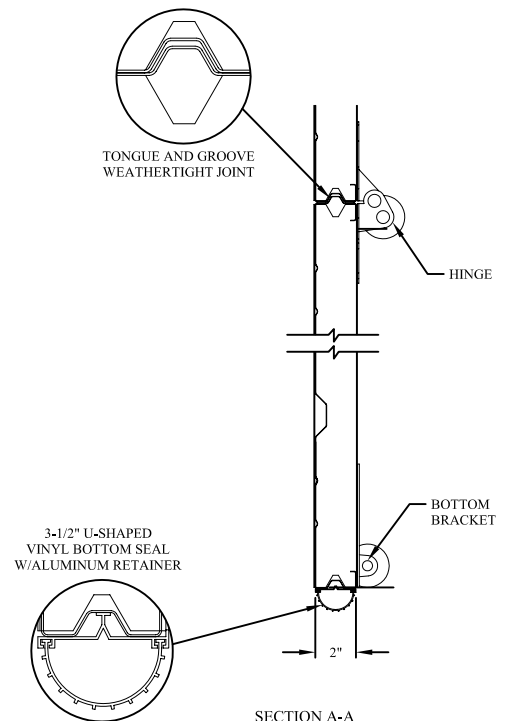

**GARAGE DOORS**

**INTERIOR ELEVATION**

INSULATION TYPE: HAIRCELL  
CFC-FREE  
EXPANDED POLYSTYRENE  
R= 6.84/U= 0.15  
(ALSO AVAILABLE WITH  
25ga STEEL BACKER)

**ISOMETRIC PROFILE**

**EXTERIOR ELEVATION**

**SECTION A-A**

NOTE: CHART ABOVE INDICATES MAXIMUM  
NUMBER OF WINDOWS PER SECTION.

ALUMINUM FULLVIEW SECTION

DOOR WIDTH	DOOR HEIGHTS																	
	7'1"	8'1"	9'1"	10'1"	11'1"	12'1"	13'1"	14'1"	15'1"	16'1"	17'1"	18'1"	19'1"	20'1"	21'1"	22'1"	23'1"	24'1"
8'2" - 12'2"	4	4	5	5	6	6	7	7	8	8	9	9	10	10	11	11	12	12
12'4" - 16'2"	2	2	3	3	4	4	5	5	6	6	7	7	8	8	9	9	10	10
16'4" - 24'2"	2	2	2	2	2	2	2	2	2	2	2	2	2	2	2	2	2	2

NOTE: CHART ABOVE INDICATES MAXIMUM NUMBER  
OF ALUMINUM FULLVIEW SECTIONS PER DOOR SIZE.

DOOR WIDTH	MAX No. PANELS	DOOR WIDTH	MAX No. PANELS
8'2"	2	17'2"	5
9'2"	2	18'2"	5
10'2"	3	19'2"	5
11'2"	3	20'2"	6
12'2"	3	21'2"	6
13'2"	4	22'2"	6
14'2"	4	23'2"	6
15'2"	4	24'2"	6
16'2"	4		