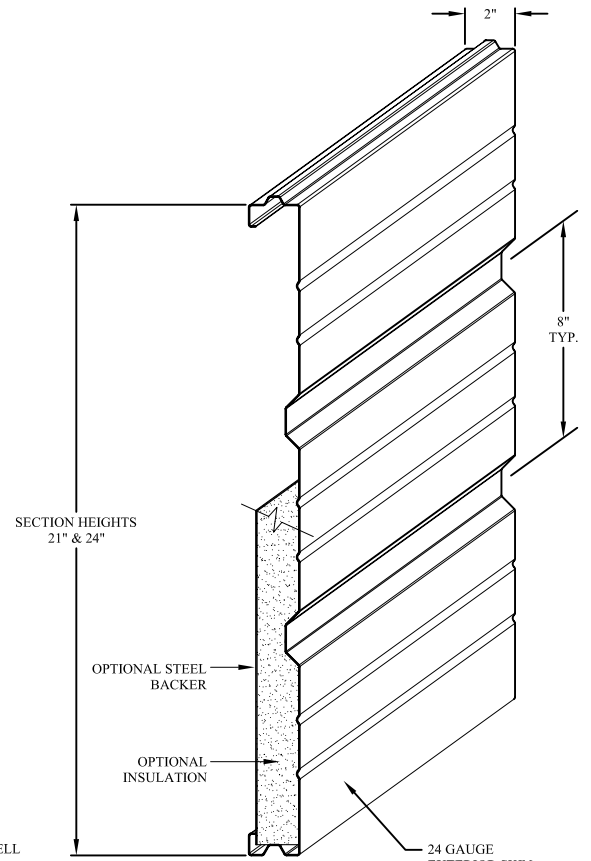

**GARAGE DOORS**

**INTERIOR ELEVATION**

INSULATION TYPE: HAIRCELL  
CFC-FREE  
EXPANDED POLYSTYRENE  
R= 6.84/U= 0.15  
(ALSO AVAILABLE WITH  
25ga STEEL BACKER)

**ISOMETRIC PROFILE**

**EXTERIOR ELEVATION**

**SECTION A-A**

NOTE: CHART ABOVE INDICATES MAXIMUM  
NUMBER OF WINDOWS PER SECTION.

ALUMINUM FULLVIEW SECTION

DOOR WIDTH	DOOR HEIGHTS																	
	7'1"	8'1"	9'1"	10'1"	11'1"	12'1"	13'1"	14'1"	15'1"	16'1"	17'1"	18'1"	19'1"	20'1"	21'1"	22'1"	23'1"	24'1"
8'2" - 12'2"	4	4	5	5	6	6	7	7	8	8	9	9	10	10	11	11	12	12
12'4" - 16'2"	2	2	3	3	4	4	5	5	6	6	7	7	8	8	9	9	10	10
16'4" - 24'2"	2	2	2	2	2	2	2	2	2	2	2	2	2	2	2	2	2	2

NOTE: CHART ABOVE INDICATES MAXIMUM NUMBER  
OF ALUMINUM FULLVIEW SECTIONS PER DOOR SIZE.

DOOR WIDTH	MAX No. PANELS	DOOR WIDTH	MAX No. PANELS
8'2"	2	17'2"	5
9'2"	2	18'2"	5
10'2"	3	19'2"	5
11'2"	3	20'2"	6
12'2"	3	21'2"	6
13'2"	4	22'2"	6
14'2"	4	23'2"	6
15'2"	4	24'2"	6
16'2"	4		