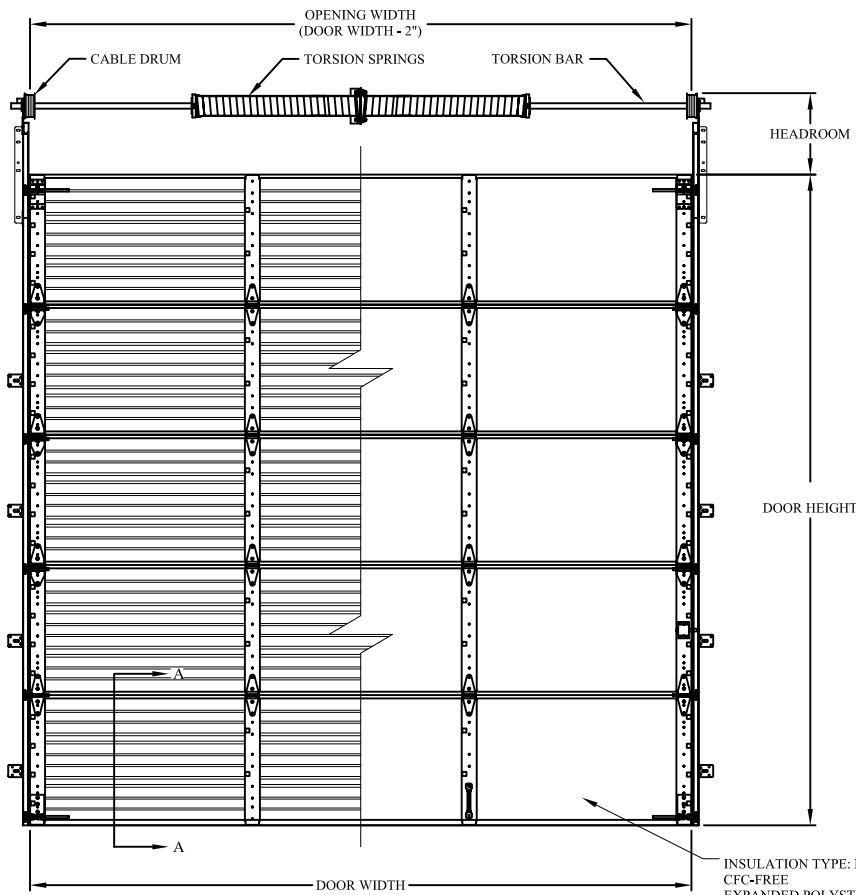

**GARAGE DOORS**

**INTERIOR ELEVATION**

INSULATION TYPE: HAIRCELL  
CFC-FREE  
EXPANDED POLYSTYRENE  
R= 6.84/U= 0.15  
(ALSO AVAILABLE WITH  
25ga STEEL BACKER)

**ISOMETRIC PROFILE**

**EXTERIOR ELEVATION**

**SECTION A-A**

NOTE: CHART ABOVE INDICATES MAXIMUM  
NUMBER OF WINDOWS PER SECTION.

ALUMINUM FULLVIEW SECTION

DOOR WIDTH	DOOR HEIGHTS																	
	7'1"	8'1"	9'1"	10'1"	11'1"	12'1"	13'1"	14'1"	15'1"	16'1"	17'1"	18'1"	19'1"	20'1"	21'1"	22'1"	23'1"	24'1"
8'2" - 12'2"	4	4	5	5	6	6	7	7	8	8	9	9	10	10	11	11	12	12
12'4" - 16'2"	2	2	3	3	4	4	5	5	6	6	7	7	8	8	9	9	10	10
16'4" - 24'2"	2	2	2	2	2	2	2	2	2	2	2	2	2	2	2	2	2	2

NOTE: CHART ABOVE INDICATES MAXIMUM NUMBER  
OF ALUMINUM FULLVIEW SECTIONS PER DOOR SIZE.

DOOR WIDTH	MAX No. PANELS	DOOR WIDTH	MAX No. PANELS
8'2"	2	17'2"	5
9'2"	2	18'2"	5
10'2"	3	19'2"	5
11'2"	3	20'2"	6
12'2"	3	21'2"	6
13'2"	4	22'2"	6
14'2"	4	23'2"	6
15'2"	4	24'2"	6
16'2"	4		