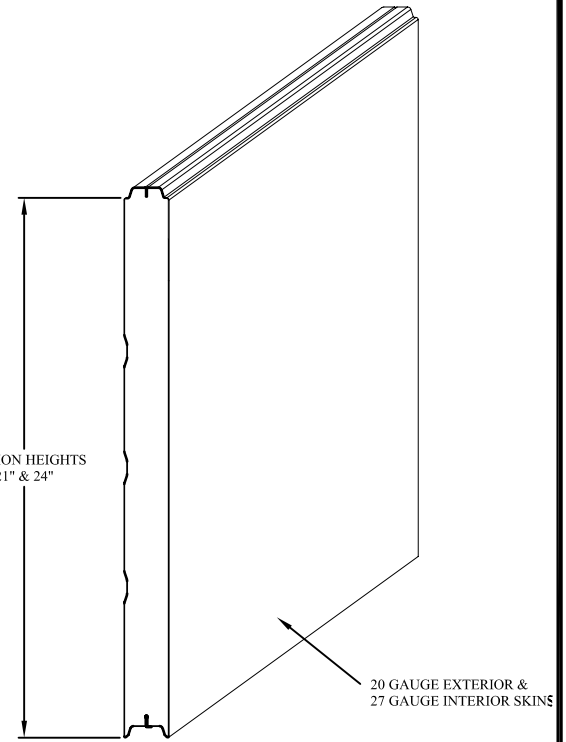

MODEL 2720

GARAGE DOORS

INTERIOR ELEVATION

ISOMETRIC PROFILE

EXTERIOR ELEVATION

SECTION A-A

MODEL 2720

GARAGE DOORS

26" x 13 1/2" DOUBLE PANE INSULATED PLEXI-GLASS

24" x 12" WINDOW W/ INSULATED GLASS

24" X 6 DOUBLE PANE INSULATED PLEXI-GLASS

DOOR WIDTH	MAX No. WINDOWS	DOOR WIDTH	MAX No. WINDOWS
8'2"	2	21'2"	6
9'2"	2	22'2"	6
10'2"	3	23'2"	6
11'2"	3	24'2"	6
12'2"	3	25'2"	7
13'2"	4	26'2"	7
14'2"	4	27'2"	7
15'2"	4	28'2"	7
16'2"	4	29'2"	7
17'2"	5	30'2"	8
18'2"	5	31'2"	8
19'2"	5	32'2"	8
20'2"	6		

NOTE: CHART ABOVE INDICATES MAXIMUM NUMBER OF WINDOWS PER SECTION.

ALUMINUM FULLVIEW SECTION WITH 1/8" DSB GLASS OR INSULATED GLASS

DOOR WIDTH	DOOR HEIGHTS																	
	7'1"	8'1"	9'1"	10'1"	11'1"	12'1"	13'1"	14'1"	15'1"	16'1"	17'1"	18'1"	19'1"	20'1"	21'1"	22'1"	23'1"	24'1"
8'2" - 12'2"	4	4	5	5	6	6	7	7	8	8	9	9	10	10	11	11	12	12
12'4" - 16'2"	2	2	3	3	4	4	5	5	6	6	7	7	8	8	9	9	10	10
16'4" - 24'2"	2	2	2	2	2	2	2	2	2	2	2	2	2	2	2	2	2	2

NOTE: CHART ABOVE INDICATES MAXIMUM NUMBER OF ALUMINUM FULLVIEW SECTIONS PER DOOR SIZE.

DOOR WIDTH	MAX No. PANELS	DOOR WIDTH	MAX No. PANELS
8'2"	2	17'2"	5
9'2"	2	18'2"	5
10'2"	3	19'2"	5
11'2"	3	20'2"	6
12'2"	3	21'2"	6
13'2"	4	22'2"	6
14'2"	4	23'2"	6
15'2"	4	24'2"	6
16'2"	4		