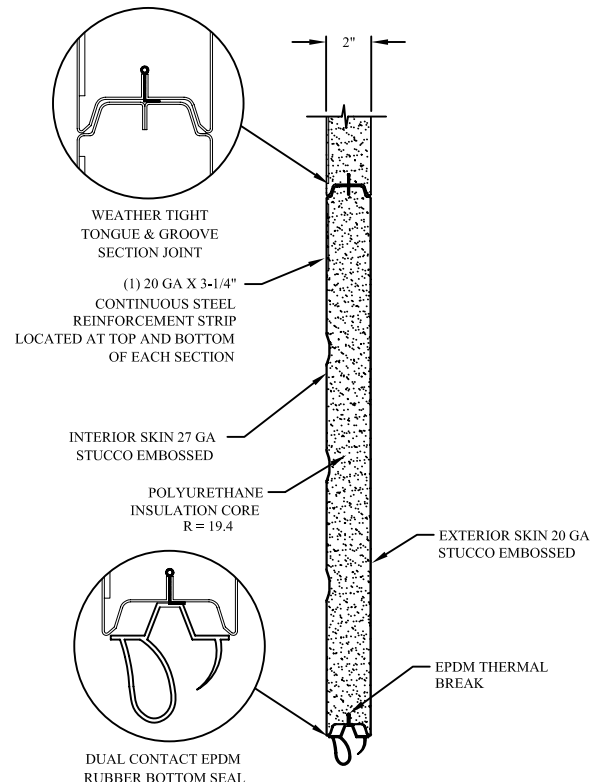

MODEL 2720

GARAGE DOORS

INTERIOR ELEVATION

ISOMETRIC PROFILE

EXTERIOR ELEVATION

SECTION A-A

MODEL 2720

GARAGE DOORS

26" x 13 1/2" DOUBLE PANE INSULATED PLEXI-GLASS

24" x 12" WINDOW W/ INSULATED GLASS

24" X 6 DOUBLE PANE INSULATED PLEXI-GLASS

DOOR WIDTH	MAX No. WINDOWS	DOOR WIDTH	MAX No. WINDOWS
8'2"	2	21'2"	6
9'2"	2	22'2"	6
10'2"	3	23'2"	6
11'2"	3	24'2"	6
12'2"	3	25'2"	7
13'2"	4	26'2"	7
14'2"	4	27'2"	7
15'2"	4	28'2"	7
16'2"	4	29'2"	7
17'2"	5	30'2"	8
18'2"	5	31'2"	8
19'2"	5	32'2"	8
20'2"	6		

NOTE: CHART ABOVE INDICATES MAXIMUM NUMBER OF WINDOWS PER SECTION.

ALUMINUM FULLVIEW SECTION WITH 1/8" DSB GLASS OR INSULATED GLASS

DOOR WIDTH	DOOR HEIGHTS																	
	7'1"	8'1"	9'1"	10'1"	11'1"	12'1"	13'1"	14'1"	15'1"	16'1"	17'1"	18'1"	19'1"	20'1"	21'1"	22'1"	23'1"	24'1"
8'2" - 12'2"	4	4	5	5	6	6	7	7	8	8	9	9	10	10	11	11	12	12
12'4" - 16'2"	2	2	3	3	4	4	5	5	6	6	7	7	8	8	9	9	10	10
16'4" - 24'2"	2	2	2	2	2	2	2	2	2	2	2	2	2	2	2	2	2	2

NOTE: CHART ABOVE INDICATES MAXIMUM NUMBER OF ALUMINUM FULLVIEW SECTIONS PER DOOR SIZE.

DOOR WIDTH	MAX No. PANELS	DOOR WIDTH	MAX No. PANELS
8'2"	2	17'2"	5
9'2"	2	18'2"	5
10'2"	3	19'2"	5
11'2"	3	20'2"	6
12'2"	3	21'2"	6
13'2"	4	22'2"	6
14'2"	4	23'2"	6
15'2"	4	24'2"	6
16'2"	4		