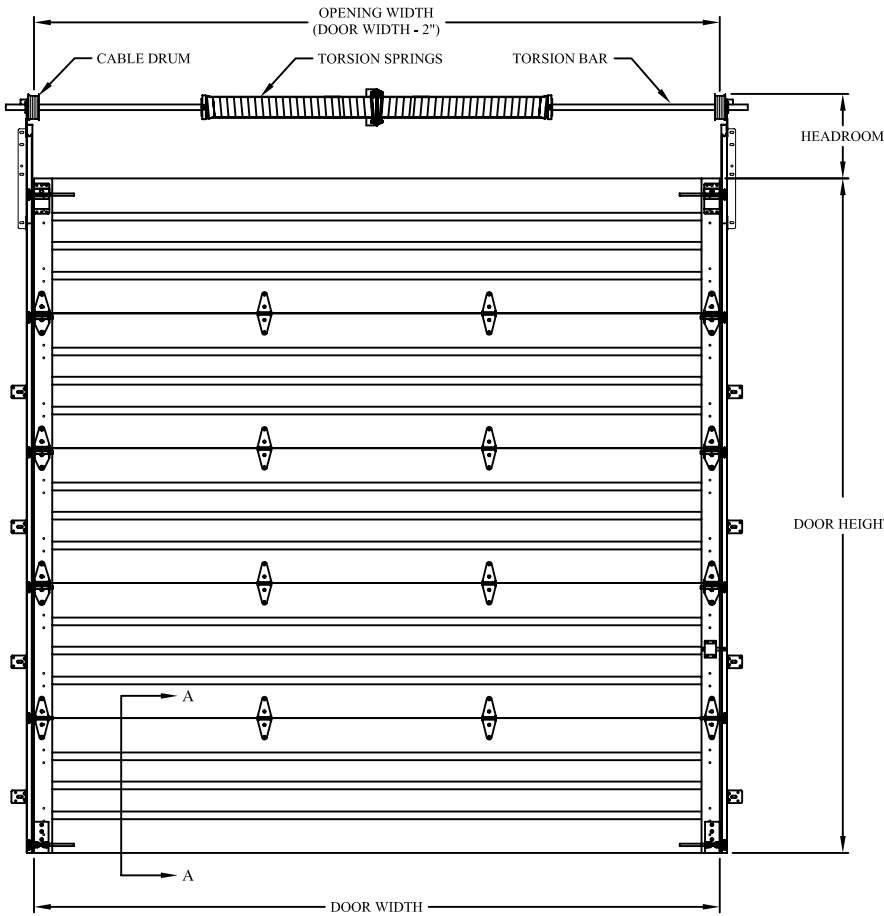

MODEL 2720

GARAGE DOORS

INTERIOR ELEVATION

ISOMETRIC PROFILE

EXTERIOR ELEVATION

SECTION A-A

MODEL 2720

GARAGE DOORS

26" x 13 1/2" DOUBLE PANE INSULATED PLEXI-GLASS

24" x 12" WINDOW W/ INSULATED GLASS

24" X 6 DOUBLE PANE INSULATED PLEXI-GLASS

DOOR WIDTH	MAX No. WINDOWS	DOOR WIDTH	MAX No. WINDOWS
8'2"	2	21'2"	6
9'2"	2	22'2"	6
10'2"	3	23'2"	6
11'2"	3	24'2"	6
12'2"	3	25'2"	7
13'2"	4	26'2"	7
14'2"	4	27'2"	7
15'2"	4	28'2"	7
16'2"	4	29'2"	7
17'2"	5	30'2"	8
18'2"	5	31'2"	8
19'2"	5	32'2"	8
20'2"	6		

NOTE: CHART ABOVE INDICATES MAXIMUM NUMBER OF WINDOWS PER SECTION.

ALUMINUM FULLVIEW SECTION WITH 1/8" DSB GLASS OR INSULATED GLASS

DOOR WIDTH	DOOR HEIGHTS																	
	7'1"	8'1"	9'1"	10'1"	11'1"	12'1"	13'1"	14'1"	15'1"	16'1"	17'1"	18'1"	19'1"	20'1"	21'1"	22'1"	23'1"	24'1"
8'2" - 12'2"	4	4	5	5	6	6	7	7	8	8	9	9	10	10	11	11	12	12
12'4" - 16'2"	2	2	3	3	4	4	5	5	6	6	7	7	8	8	9	9	10	10
16'4" - 24'2"	2	2	2	2	2	2	2	2	2	2	2	2	2	2	2	2	2	2

NOTE: CHART ABOVE INDICATES MAXIMUM NUMBER OF ALUMINUM FULLVIEW SECTIONS PER DOOR SIZE.

DOOR WIDTH	MAX No. PANELS	DOOR WIDTH	MAX No. PANELS
8'2"	2	17'2"	5
9'2"	2	18'2"	5
10'2"	3	19'2"	5
11'2"	3	20'2"	6
12'2"	3	21'2"	6
13'2"	4	22'2"	6
14'2"	4	23'2"	6
15'2"	4	24'2"	6
16'2"	4		