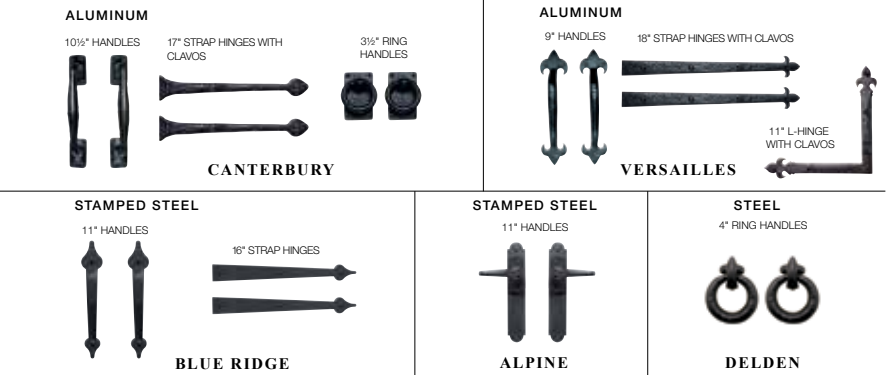

¹ Insulation has passed self-ignition, flamespread and smoke developed index fire testing.
² Calculated door section R-value is in accordance with DASMA TDS-163.
³ It is your responsibility to make sure your garage door meets local building codes.
⁴ For complete warranty details, visit deldenmfg.com or contact your local Delden dealer.

Delden reserves the right to change specifications and designs without notice and without incurring obligations. Some graphics and details provided courtesy of Entrematic and used by permission.

COLORS

Delden steel doors arrive pre-painted; for custom colors, exterior latex paint must be used. Ask your Delden dealer for instructions on painting.