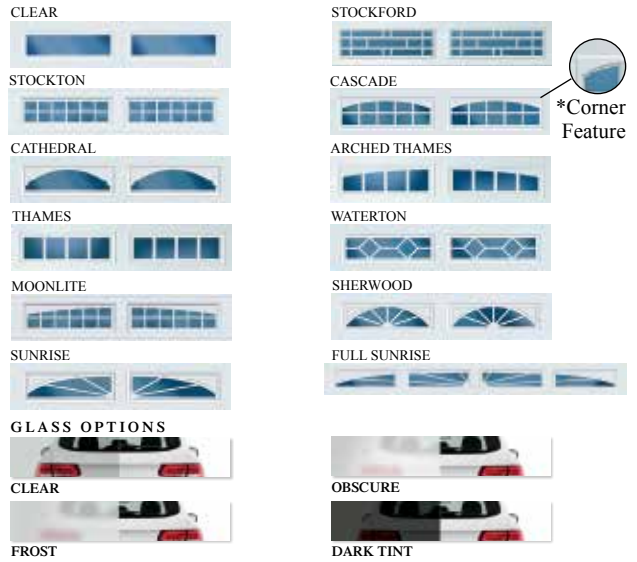

DELLEN DESIGN TRIM INSERTS

ESTATE GLASS™

Tempered obscure glass with baked-on ceramic designs.