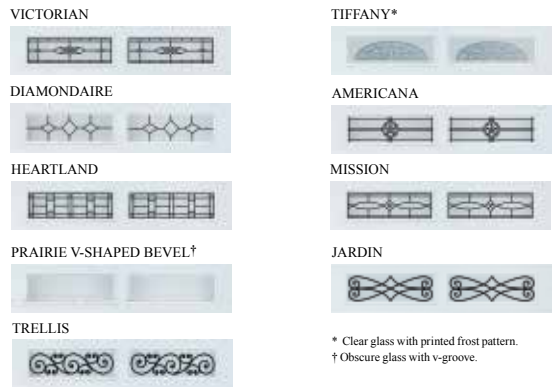

DECORATIVE HARDWARE

	Vintage Plus Series 1000	Vintage Plus Series 2000	Vintage Plus Series 3000
Panel Designs	4	4	4
Insulation¹	N/A	Polystyrene	Polystyrene
Thermal Break & Wear Seal			✓
R-Value²	N/A	6.84	6.48
Steel Thickness	25 ga	25 ga	27/27 ga
Door Thickness	2" (5.1cm)	2" (5.1cm)	1 3/8" (3.4cm)
Bottom Retainer			
Steel	✓	✓	
Extruded Aluminum			✓
Window Glass Options			
Single Strength	✓	✓	✓
Insulated			Clear Only
Wind Load Available³	✓	✓	✓
Exterior Color Options			
True White	✓	✓	✓
Almond	✓	✓	✓
Sandtone	✓	✓	✓
Wicker Tan	✓	✓	✓
Hunter Green			✓
Gray			✓
Dark Brown	✓	✓	✓
Terratone	✓	✓	✓
Woodgrain	Price upcharge applies.		
Golden Oak	✓	✓	✓
Walnut	✓	✓	✓
Mahogany	✓	✓	✓
Warranty⁴			
Paint Finish	15 Years	25 Years	Lifetime
Hardware	1 Year	2 Years	3 Years