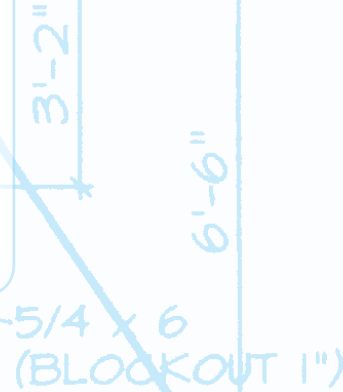

Your Home Your Design

NELSON II