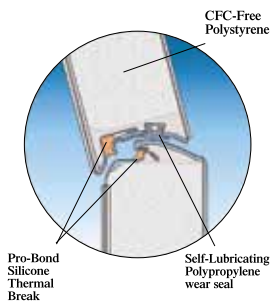

- Delden's section interfaces are designed to reduce the risk of serious finger and hand injuries.
- Thermally-broken to prevent condensation on inside door face.
- Self-lubricating polypropylene "wear seal," in section grooves, minimizes noise and "locks out" the elements with integrity.
- Eleven ball nylon rollers for quiet operation.
- Environmentally Safe Polystyrene Insulation.

Delden's *Delcraft Plus* garage doors are constructed of hot-dip galvanized steel skins continuously adhered to an expanded polystyrene core with a specially-developed adhesive. All hardware locations are reinforced with heavy-gauge steel backup plates, enhancing the door sections' strength and reliability. Section surfaces are preformed with an attractive "wood grain" texture which simulates the beauty of real wood. The *Delcraft Plus* garage door system enables you to "Experience the Quality" of the very finest in overhead door products.

Delcraft Plus

Triple-Layer: Steel + Insulation + Steel
For the toughest, energy-efficient steel door, the *Delcraft Plus* triple-layer door includes the ultimate in thermal properties, plus a layer of steel for a finished interior look and added durability.

- Heavy-Duty Exterior and Interior Steel
- Durable, Reliable, Low Maintenance
- Environmentally Safe Polystyrene
- Thermal Insulation
- Superior Energy Efficiency
- Extra Quiet Operation

	DC 138 Plus	DC 200 Plus
Panel		
Short	✓	✓
Long	✓	✓
Flush	✓	✓
Ribbed	✓	✓
Insulation¹	Polystyrene	Polystyrene
R-Value²	6.48	9.05
Door Thickness	1 3/8"	2"
Steel Thickness (actual)	27/27 ga	24/27 ga
End Stiles		
Painted	✓	✓
Window Glass Options		
3/32" Single Strength	✓	✓
Insulated Glass	✓	✓
Obscure	✓	✓
Exterior Color Options		
True White	✓	✓
Almond	✓	✓
Wicker Tan	✓	✓
Sandtone	✓	✓
Gray	✓	✓
Hunter Green	✓	✓
Terratone	✓	✓
Dark Brown	✓	✓
Woodgrain Price upcharge applies.		
Golden Oak	✓	✓
Walnut	✓	✓
Mahogany	✓	✓
Wind Load³ Available	✓	✓
Warranty⁴		
Paint Finish	Lifetime	Lifetime
Hardware	3 Years	5 Years