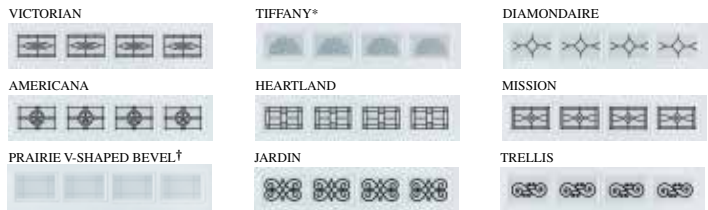

SHORT PANEL