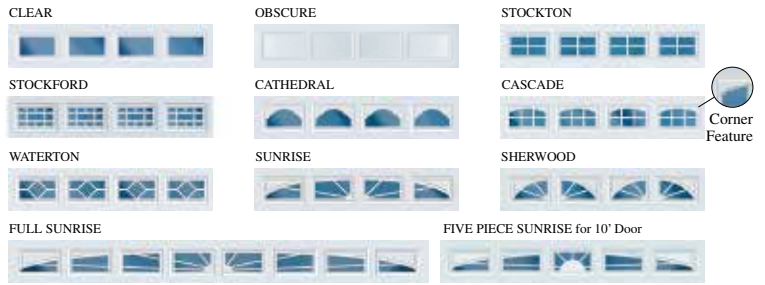

DELDEN DESIGN TRIM INSERTS

SHORT PANEL