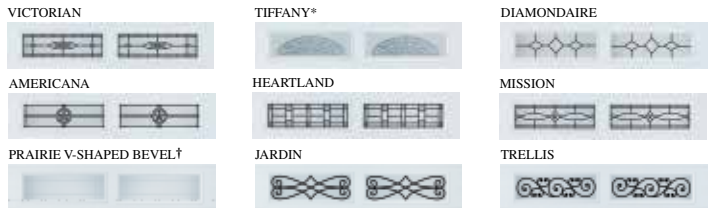

LONG PANEL

* Clear glass with printed frost pattern. † Obscure glass with v-groove.

COLORS

Delden steel doors arrive pre-painted; for custom colors, exterior latex paint must be used. Ask your Delden dealer for instructions on painting.