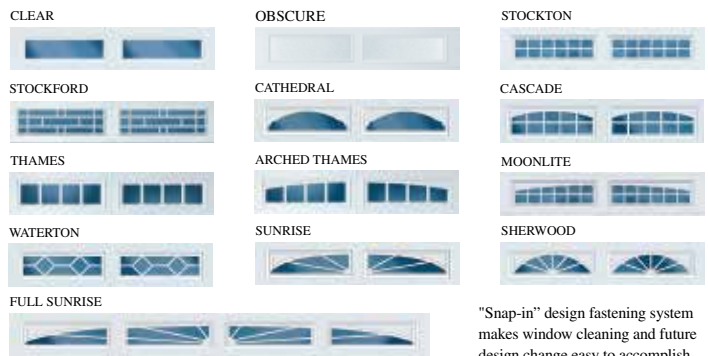

LONG PANEL

"Snap-in" design fastening system makes window cleaning and future design change easy to accomplish.

ESTATE GLASS™

Tempered obscure glass with baked-on ceramic designs.