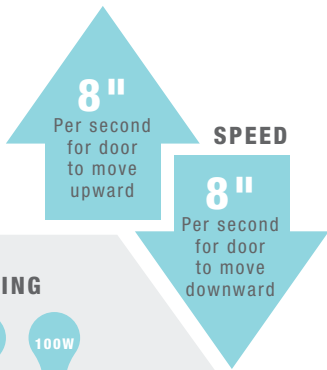

DIMENSIONS

Rail Options	7'	8'	10'
Installed Length	128"	140"	164"
Max. Opening	7'6"	8'6"	10'6"

Headroom Clearance Required: 2"

STANDARD SPECS.

- SECURITY**
- SECURITY+ 2.0® RADIO CONTROLS**
- 3-Button Remote Control (893LM)
- Operating Range: **~200'**
- Operating Temperature: -30°F to 150°F
- Frequency:
- Remote Control: 310, 315 and 390 MHz Tri-Band
 - Garage Door Opener: Frequency Agile on 310, 315 and 390 MHz
 - Security+ 2.0 Rolling Code Technology